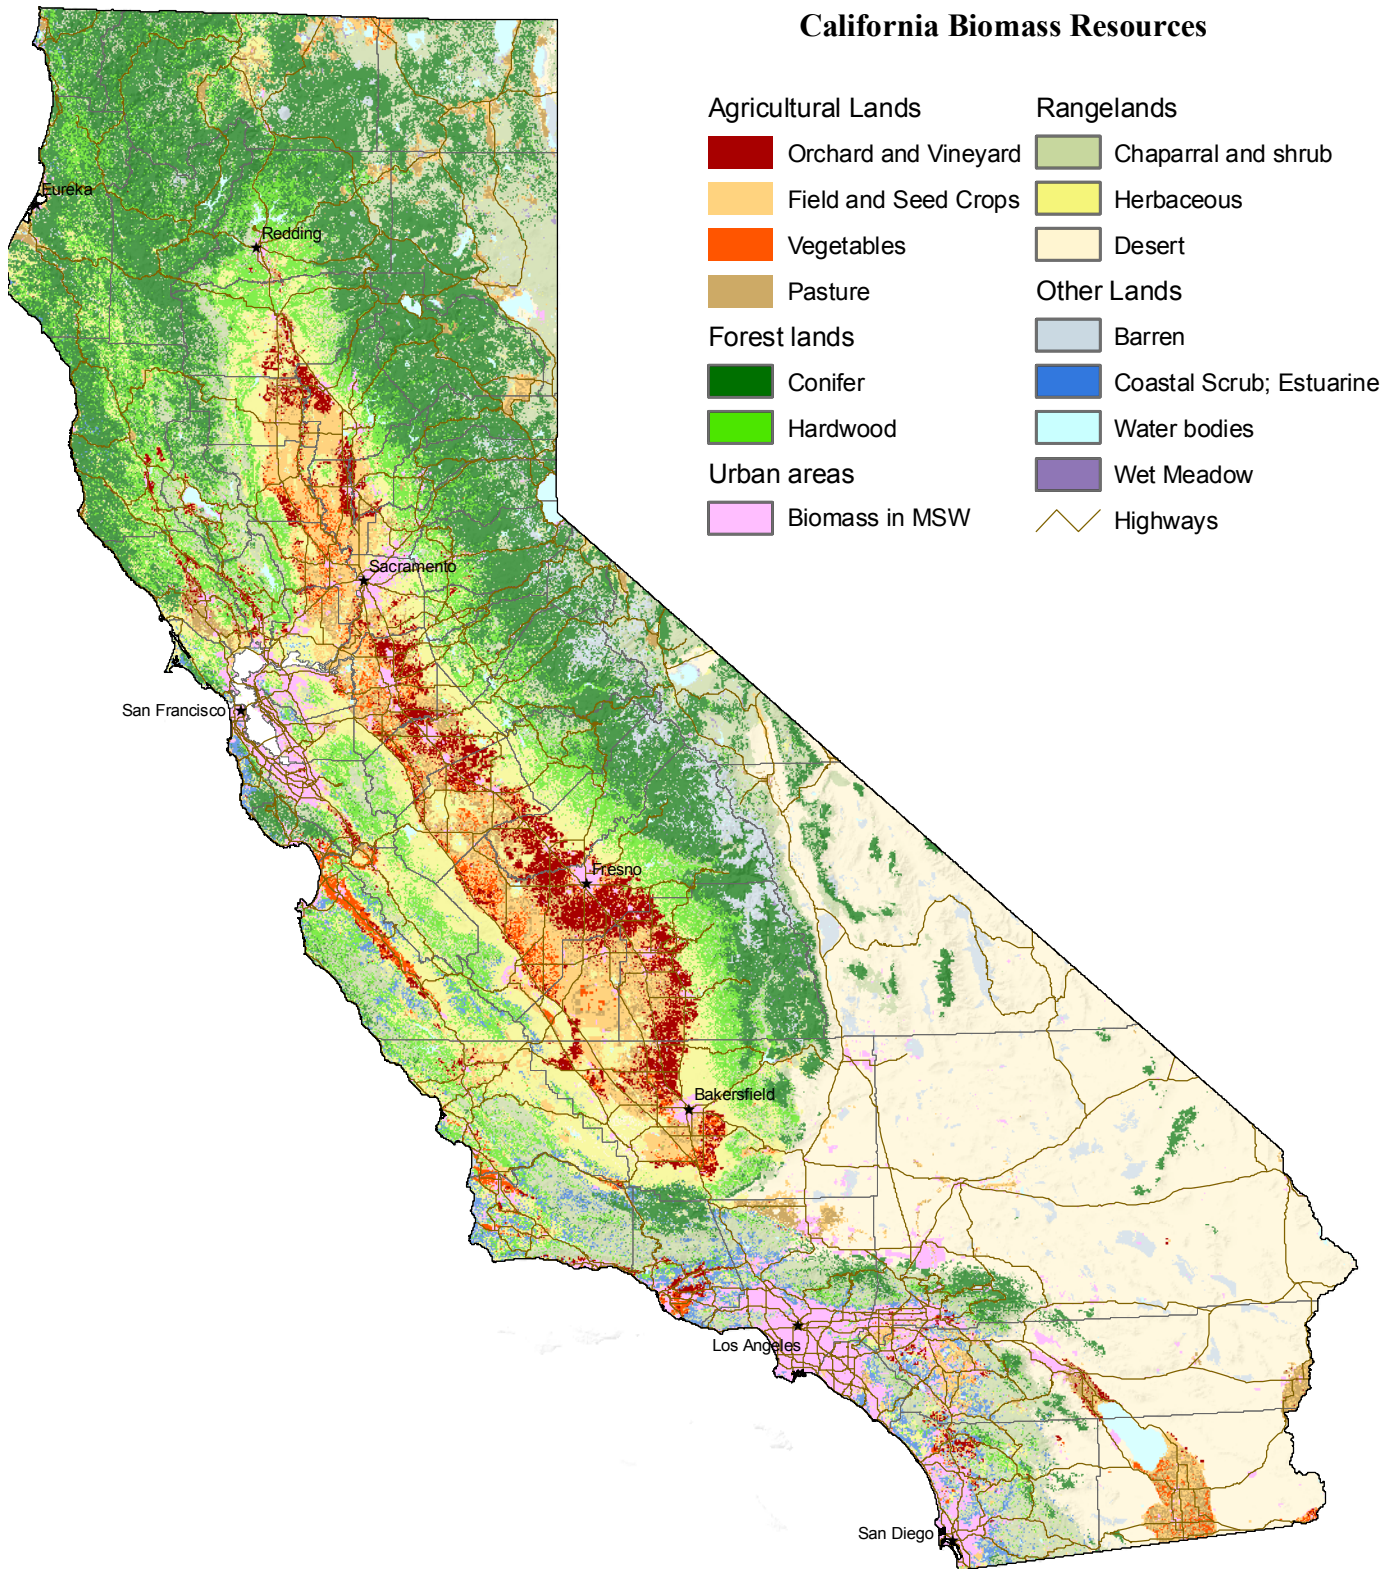

California Biomass Resources

0 20 40 80 120 160 200 Miles

Data sources: CDF FVEG 2002 Version 2
DWR Land Use 1994 - 2004, National Land Cover Data, 2002