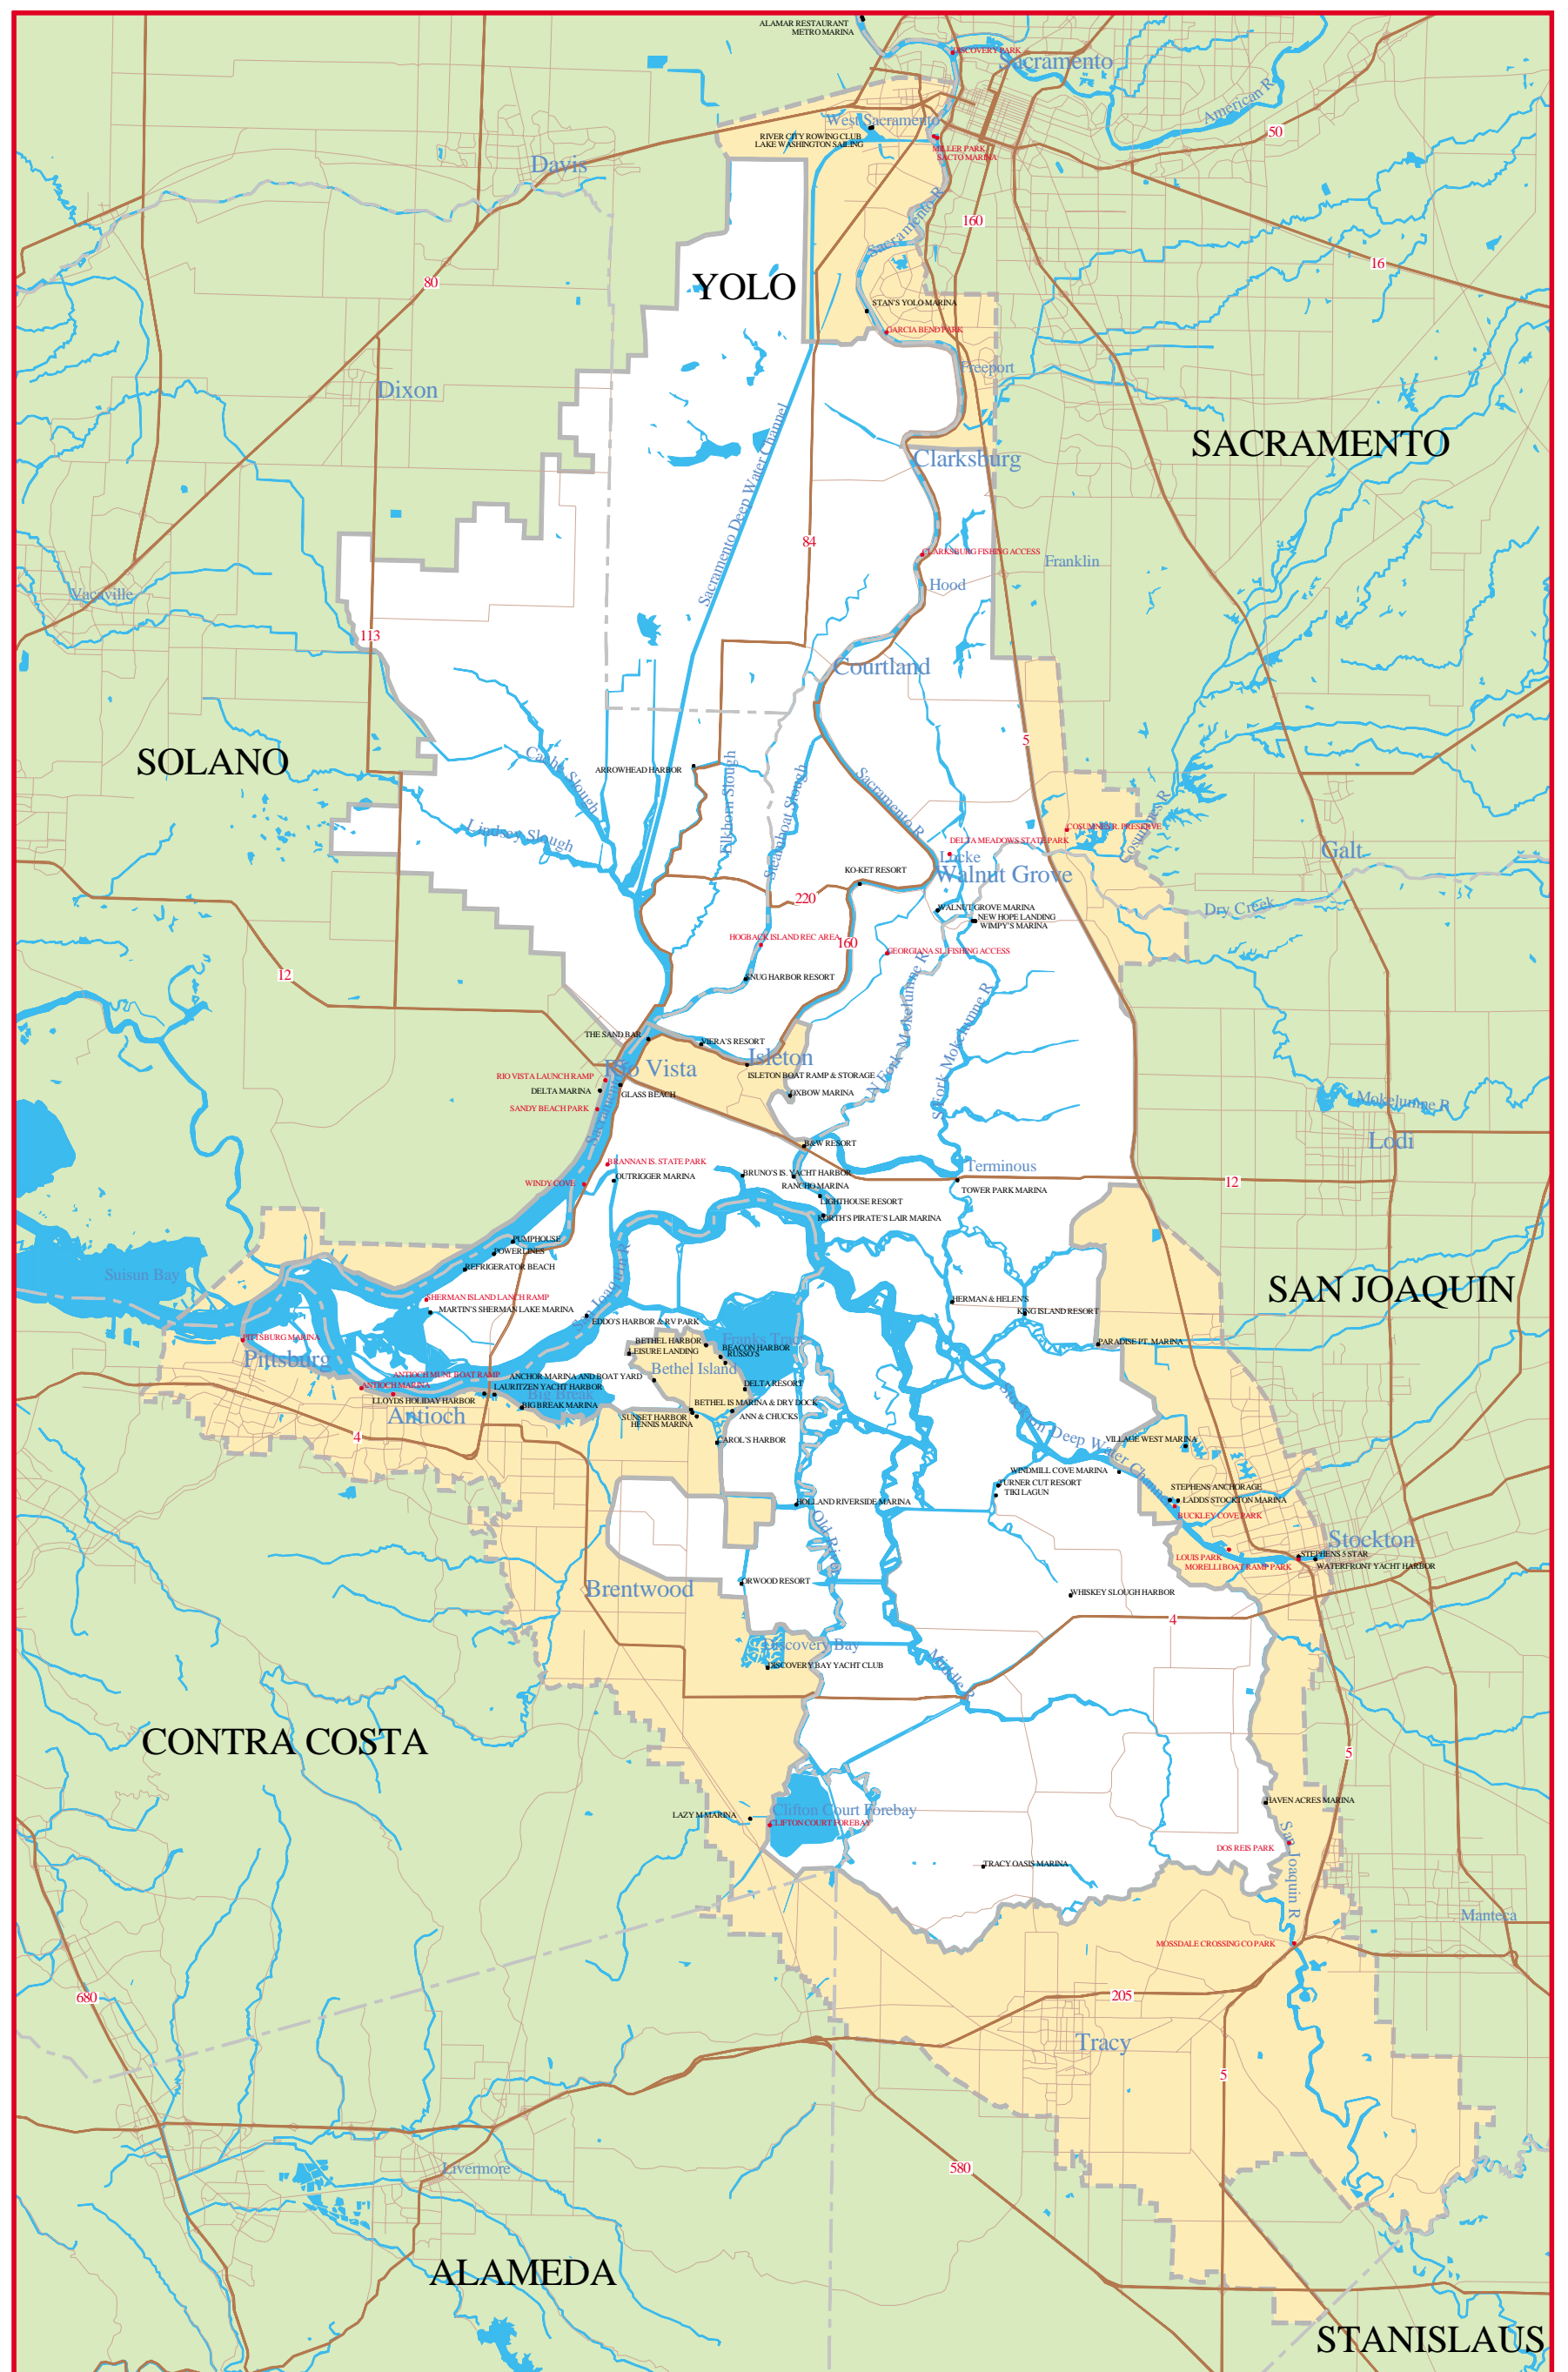

Boat Launch Facilities

● Public Boat Launch

● Private Boat Launch

- County Boundary
- Main Surface Streets
- Major Highways
- Hydrography
- Delta Primary Zone
- Delta Secondary Zone
- Outside Legal Delta

Source: Delta Protection Commission
Walnut Grove, CA
1997

Delta Protection Commission

MILES  10

STANISLAUS